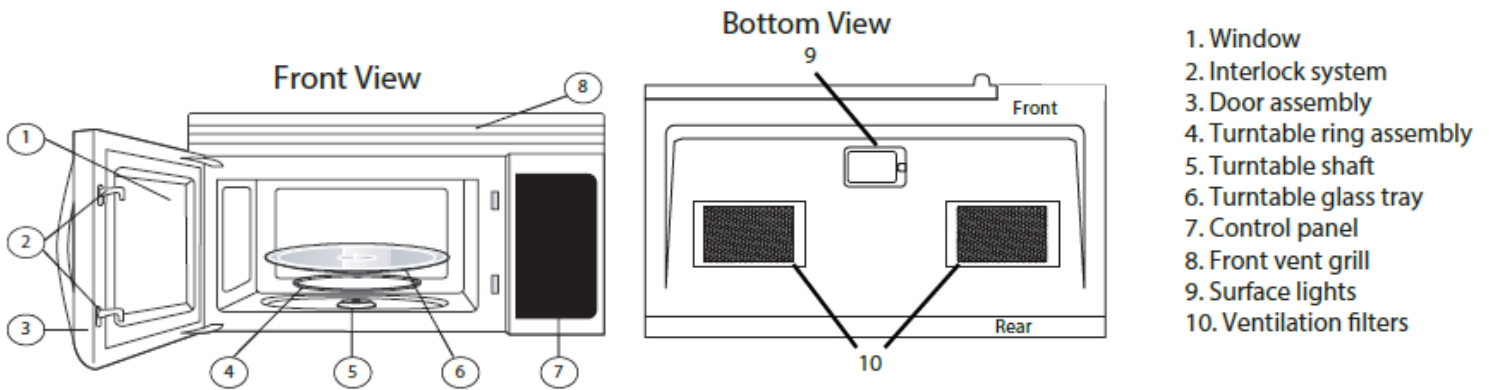

**OTR3016**

**Specifications**

Model	OTR3016
Rated Voltage	120 VAC/60 Hz
Rated Input Power(Microwave)	1500 Watt
Rated Output Power(Microwave)	1000 Watt
Oven Capacity	1.6 Cu.ft
Turntable Diameter	13.6 inches
External Dimensions(LxWxH)	29.9x15.0x16.4 inches
Net Weight	Approx.55.1 Lbs