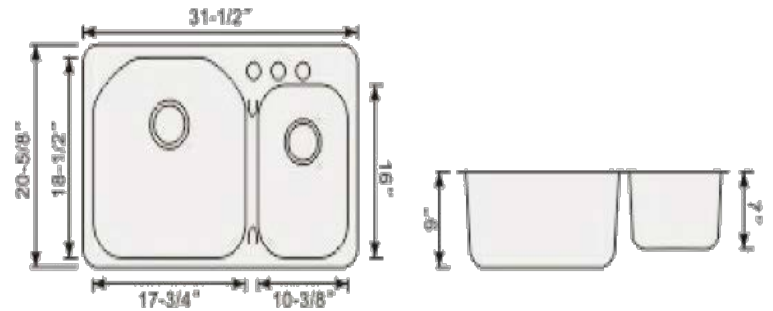

ONEX[®]

STAINLESS STEEL SINKS

MODEL OD3120-9/7 3H

OVERALL SIZE	795 mm X 520 mm	<ul style="list-style-type: none"> • 304 brushed finish stainless steel 18 gauge • Stainless steel strainer, clips and template included • Sound deadening pads • Drain located towards rear to provide more space under the sink • Product certified ASME A112.19.3, CSA B45.0, and CSA B45.4
	31-1/2" X 20-5/8"	
BOWL SIZE	469mm x 452mm/ 406mm X 262mm	
	18-1/2" X 17-3/4" / 16" x 10-3/8"	
DEPTH	9" / 7"	