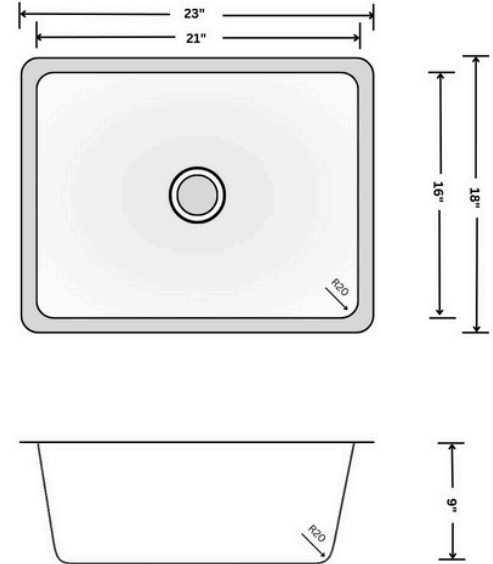

ONEX[®]

STAINLESS STEEL SINKS

MODEL OUS2318-SQR R20

OVERALL SIZE	583 mm X 456 mm 23" X 18"	<ul style="list-style-type: none"> •304 brushed Finish stainless steel 16 gauge •Strainer Set, Sink template and installation clips included. •Sound deadening pads •Center Drain location •Sink is stack packed in bulk (Nested) •Product certified ASME A112.19.3, CSA B45.0, and CSA B45.4
BOWL SIZE	533 mm X 406 mm 21" X 16"	
DEPTH	228 mm / 9"	