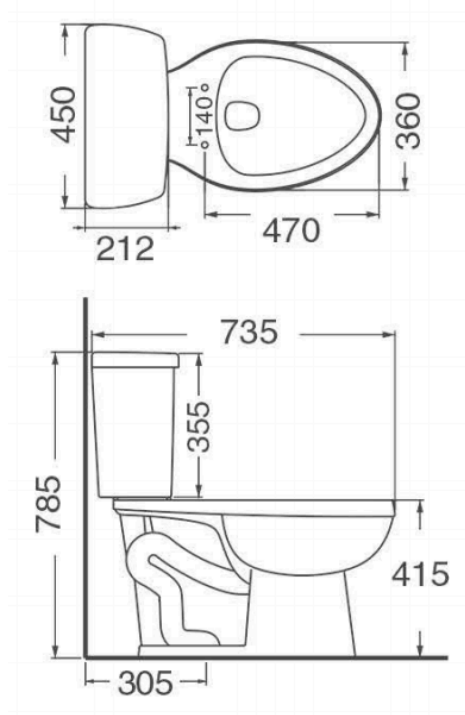

ONEX[®]

TOILETS

MODEL OTS339

❖ SIZE: 735 x 450 x 785 mm
28-7/8"x17-5/8"x30-7/8"

- ❖ Two-piece Elongated toilet
- ❖ Flush 1.28Gpf/4.8Lpf Side
- ❖ Flushing System: Siphonic
- ❖ S-trap: 305mm/12 inches.