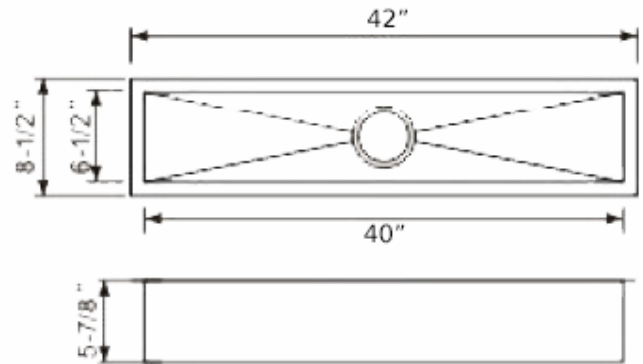

ONEX[®]

STAINLESS STEEL SINKS

MODEL OUS4208-SQ

OVERALL SIZE	1067 mm X 215 mm	<ul style="list-style-type: none"> • 304 brushed finish stainless steel 18 gauge • Stainless steel strainer, clips and template included • Sound deadening pads • Drain located towards rear to provide more space under the sink • Product certified ASME A112.19.3, CSA B45.0, and CSA B45.4
	42" X 8-1/2"	
BOWL SIZE	1017 mm X 165 mm	
	40" X 6-1/2"	
DEPTH	5-7/8"	