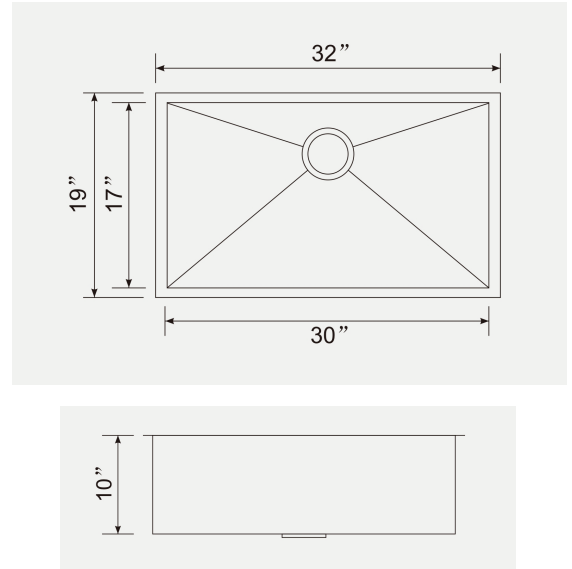

ONEX[®]

STAINLESS STEEL SINKS

MODEL OUS3219-10SQ

OVERALL SIZE	800mm X 480 mm 32 X 19"
BOWL SIZE	762 X 430 30"-17"
DEPTH	10"

- 304 brushed finish stainless steel 18 gauge
- Stainless steel strainer, clips and template included
- Sound deadening pads
- Drain located towards rear to provide more space under the sink
- Product certified ASME A112.19.3, CSA B45.0, and CSA B45.4