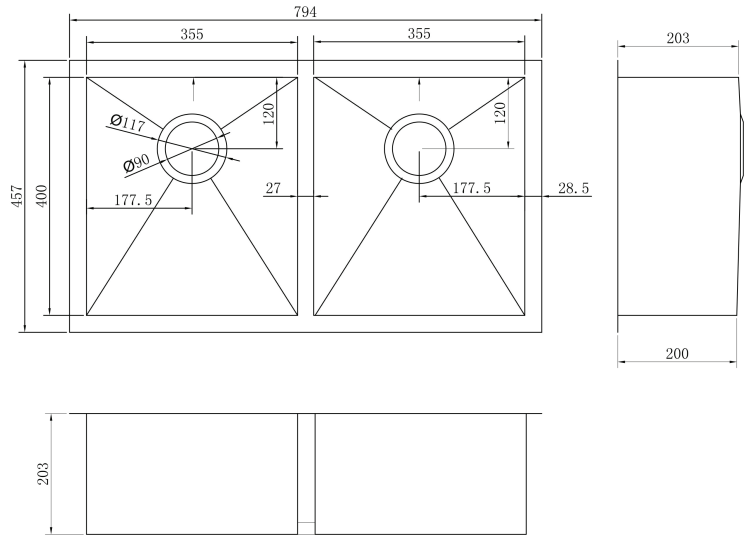

## MODEL OU3218-SQ

<b>OVERALL SIZE</b>	794 mm X 457 mm 31.26" X 18"	<ul style="list-style-type: none"> <li>• 304 brushed finish stainless steel 18 gauge</li> <li>• Stainless steel strainer, clips and template included</li> <li>• Sound deadening pads</li> <li>• Drain located towards rear to provide more space under the sink</li> <li>• Product certified ASME A112.19.3, CSA B45.0, and CSA B45.4</li> </ul>
<b>BOWL SIZE</b>	355 mm X 400 mm / 355 mm X 400 mm 14" X 15.75" / 14" X 15.75"	
<b>DEPTH</b>	203 mm / 8"	