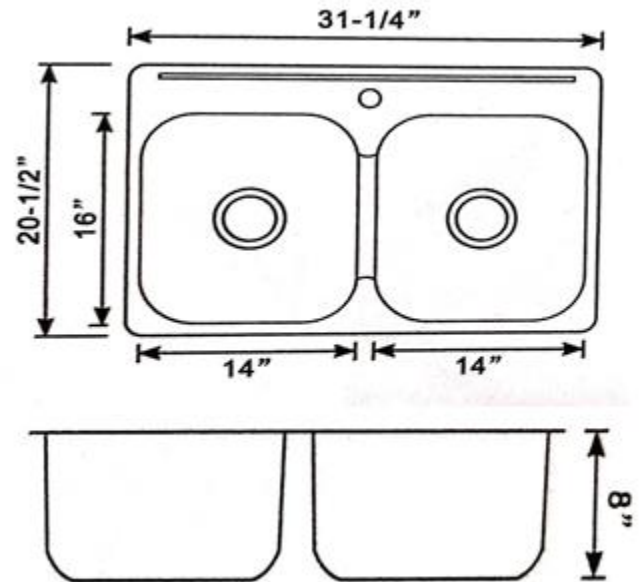

ONEX[®]

STAINLESS STEEL SINKS

MODEL OD3120-8-1H

OVERALL SIZE	795 mm X 520 mm 31-1/4" X 20-1/2"
BOWL SIZE	406 mm X 355 mm 16" X 14" / 16" X 14"
DEPTH	8"

- 304 brushed finish stainless steel 18 gauge
- Stainless steel strainer, clips and template included
- Sound deadening pads
- Drain located towards rear to provide more space under the sink
- Product certified ASME A112.19.3, CSA B45.0, and CSA B45.4